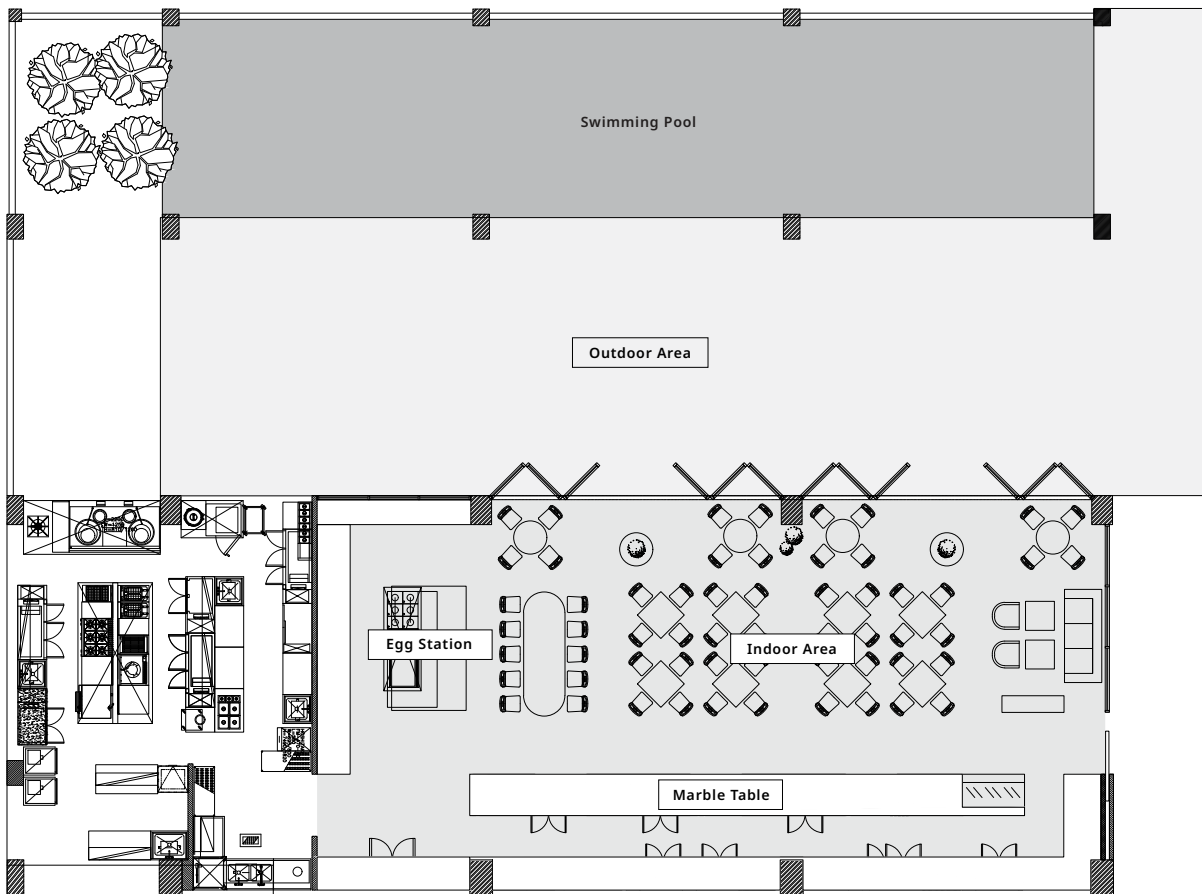

## ROOM CAPACITY (PAX)

Category	Capacity
Standing Indoor	up to 100 pax
Seated Indoor	up to 100 pax
Standing Outdoor	up to 150 pax
Seated Outdoor	up to 100 pax