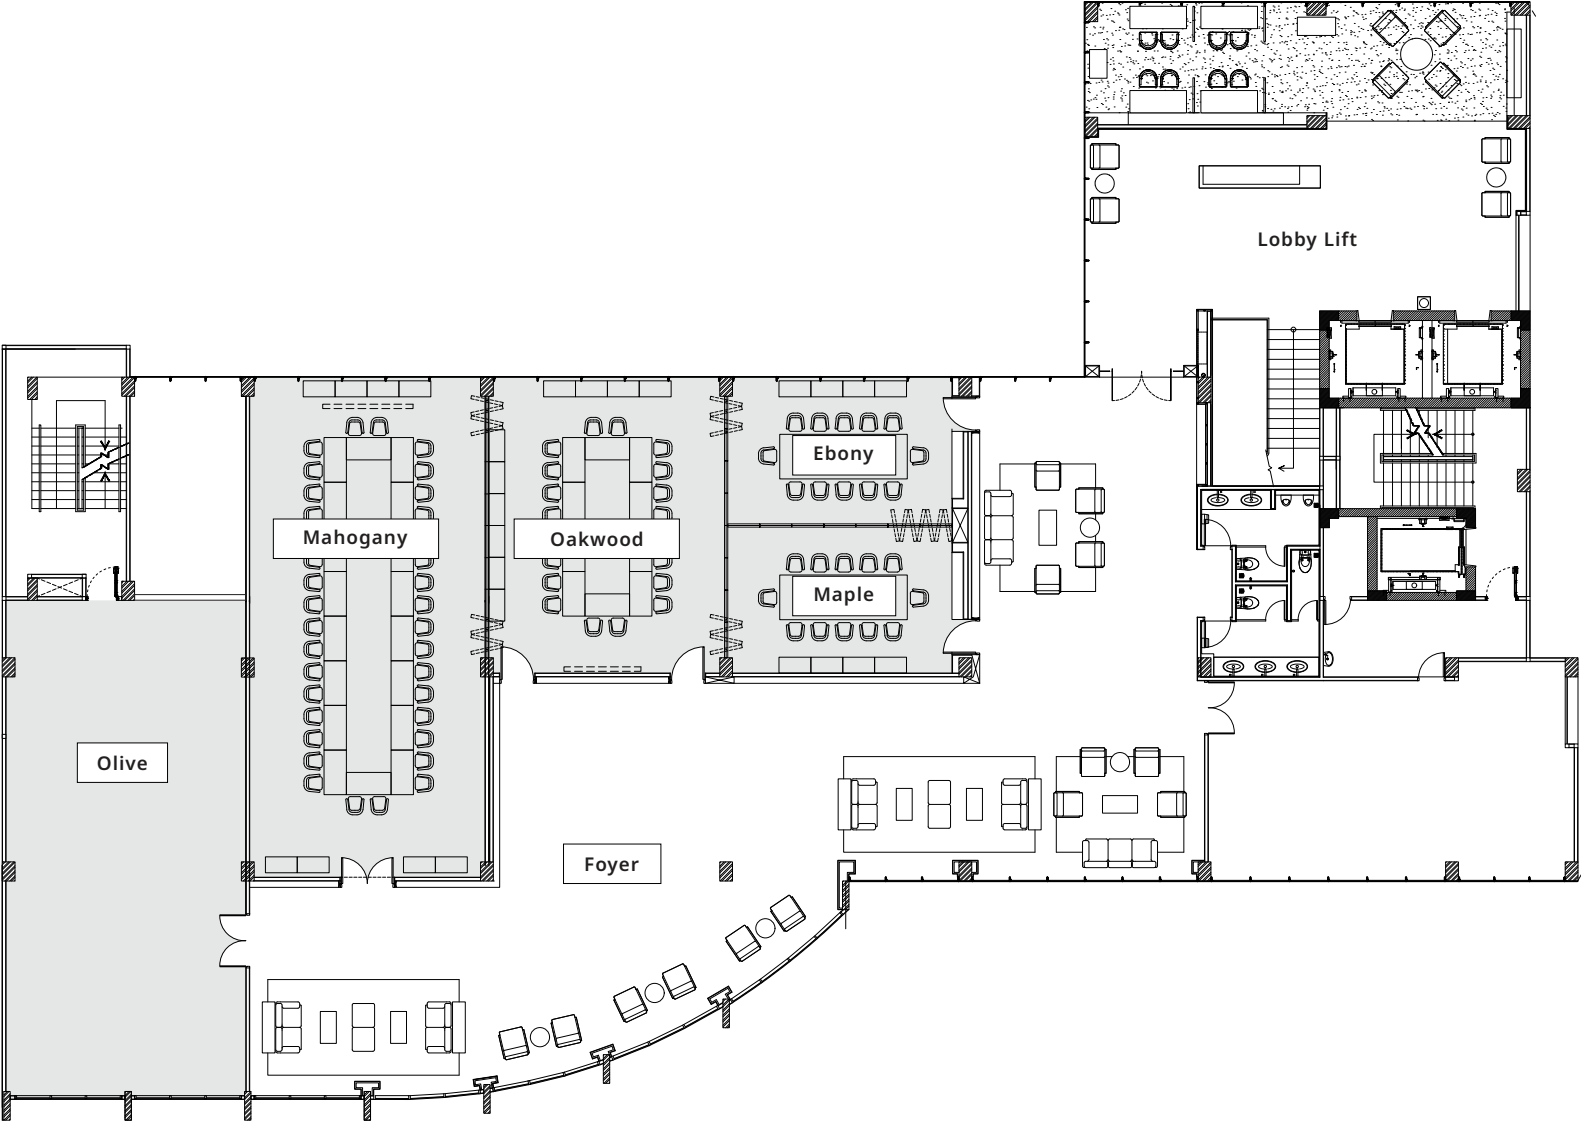

FUNCTION HALL & MEETING ROOM VENUE MAP

at Veranda Hotel Pakubuwono

ROOM CAPACITY (PAX)

Meeting Room	Round Table	Board	Theater	Class	U-Shape
Ebony	15	15	30	20	15
Maple	15	15	30	20	15
Oakwood	30	30	50	35	35
Mahogany	70	40	80	60	60
Ebony + Maple	30	30	50	35	35
Grand Oakwood (Ebony + Maple + Oakwood)	80	50	100	90	60
Grand Oakwood + Mahogany	100	80	145	115	90